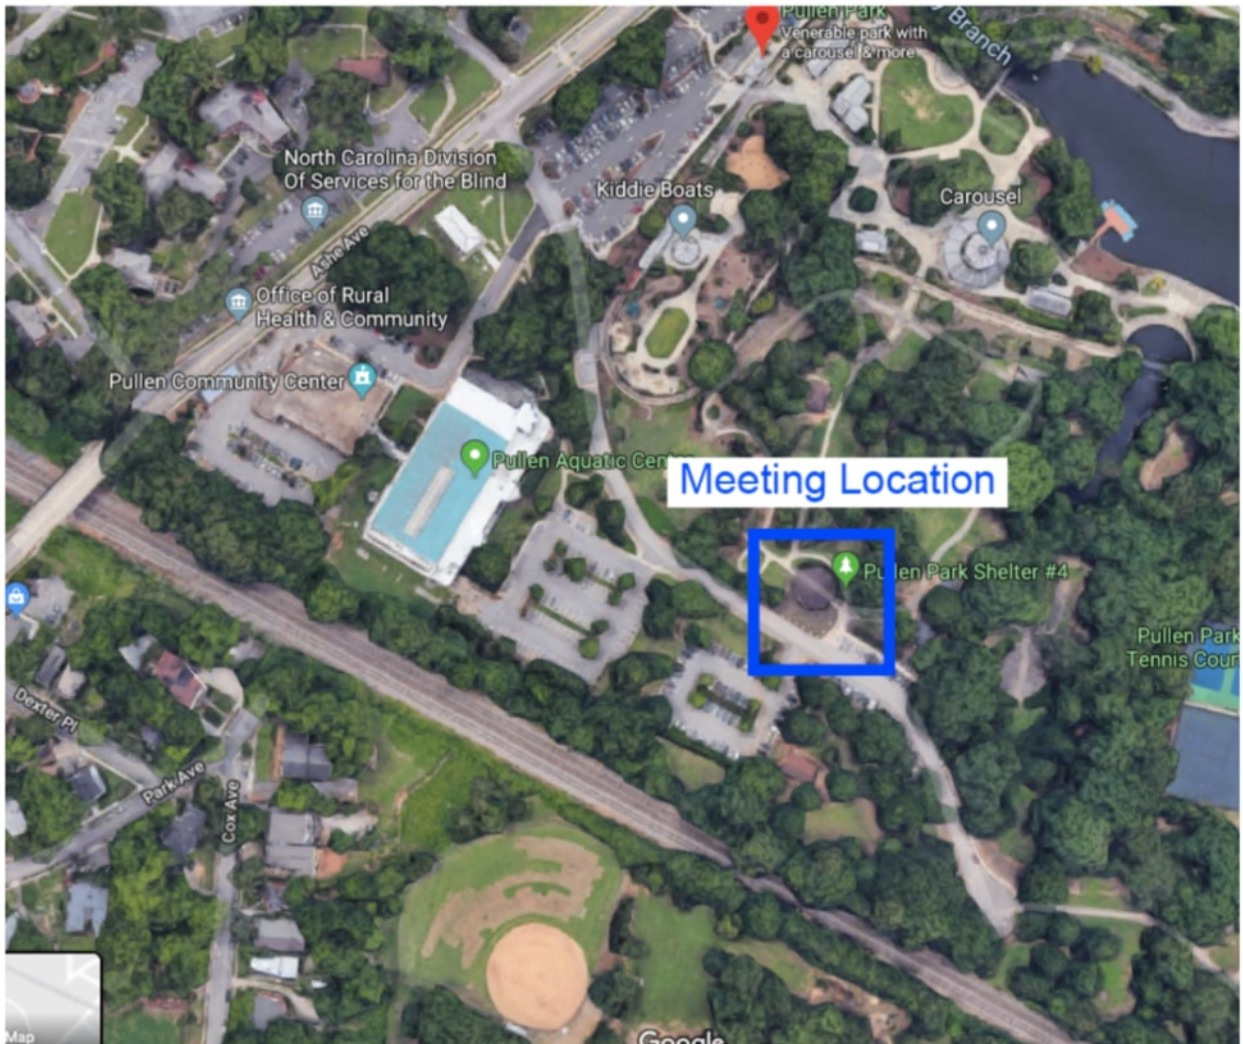

# SATURDAY PRACTICE LOCATION:

9am: Pullen Park @ Shelter #4

Exact GPS Location:

35°46'53.0"N 78°39'47.2"W

# View of Meeting Location from Google Maps

# TUESDAY PRACTICE LOCATION:

6pm: North Cary Park in Cary  
1100 Norwell Blvd., Cary, NC 27513

Park in the parking lot and meet near the  
bathrooms.